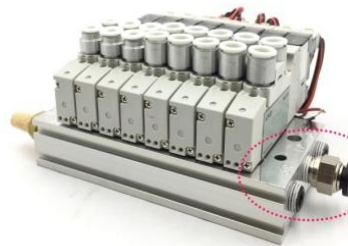

### Compact Size , Lightweight, Improved Tube Insertion

Alfa one-touch fittings enhanced variation lightweight and compact size with A series new type release button.

Fluid : Compressed Air, Vacuum, Water

Applicable Tubing: PU, Nylon, Soft Nylon, Teflon

Pressure Range : -0.1 bar ~ 10 bar

Temperature Range : -20°C ~ 80°C

APC

ASC

AUT

AUY

AUC

### Alfa A series type metric size one-touch fitting

a. Can be used for a wide range of pressures from a low vacuum up to a pressure of 1 Mpa.

b. Pre-applied coating for sealing on thread of fitting.

c. Internal hexagon socket allows tightening with a hexagon wrench in confined spaces.